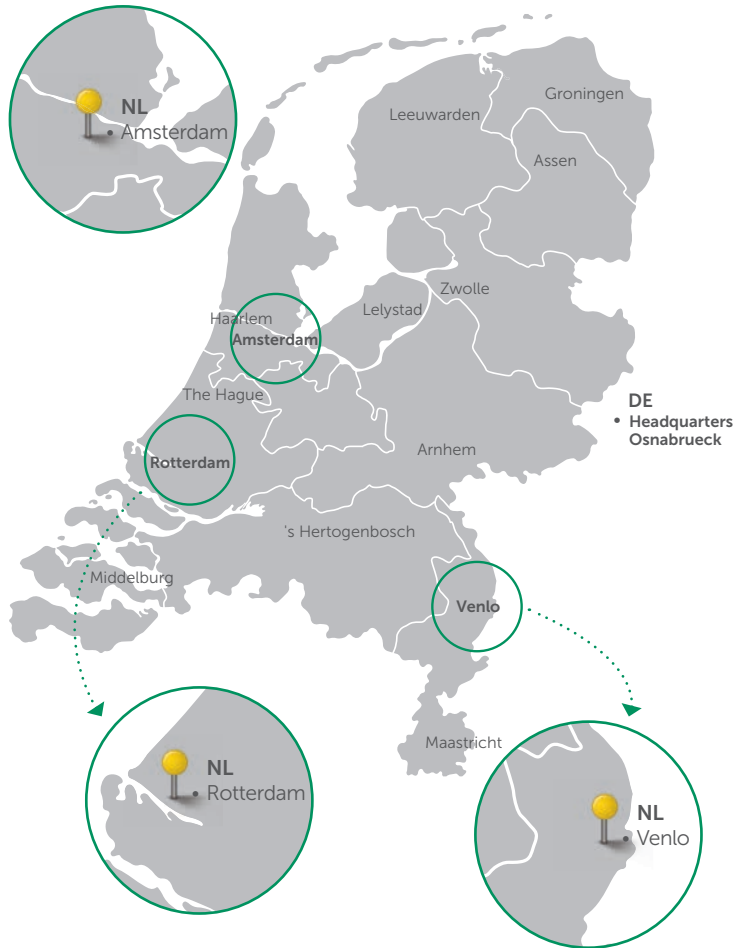

NOSTA Logistics B.V. / Sea & Air the Netherlands

A Part of the NOSTA Group

2023/02/06

1978

Headquarters
Osnabrueck/Germany

Family Owned
and Managed

> 800

> 40 in Germany,
The Netherlands,
Poland, USA

> 250.000 sqm dedicated
warehouse under service

Contact

NOSTA Logistics B.V.

Shannonweg 41
1118 LA Schiphol / Amsterdam Airport
The Netherlands

Phone: +31 (0) 20 261 40 20

Mail: sales.NL-Air@nosta-group.com

What:

OCEANFREIGHT

- TransAtlantic door to door shipments, fully NOSTA controlled
- Global oceanfreight shipments, exports and imports;
 - FCL
 - LCL
 - Breakbulk and Ro-Ro
- Project forwarding
- Crosstrades
- Control tower
- Global logistics consultancy

AIRFREIGHT

- TransAtlantic door to door shipments, fully NOSTA controlled
- Weekly consolidations from Chicago, IL and Dallas, TX
- Global airfreight shipments, exports and imports;
 - Express service
 - Direct service
 - Deferred service
- Project forwarding
- Crosstrades
- Control tower
- Global logistics consultancy